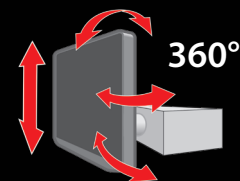

DMX-F920DS

9.0-inch HD Capacitive Display AV Receiver.

9.0" HD Anti-Glare Display with Capacitive Touch

The highly responsive and sensitive capacitive touch panel, combined with a 1280x720 HD resolution and high-luminance LED backlight, delivers vivid visuals and wide viewing angles. The Anti-glare coating reduces reflections for better visibility in bright conditions

Floating Manual Adjustment.

Easily rotate, tilt, and slide the screen to achieve your ideal viewing angle. The integrated ball joint enables smooth, full-range motion control for optimal positioning.

DMX9724XDS DMX-F920DS DMX7525DABS